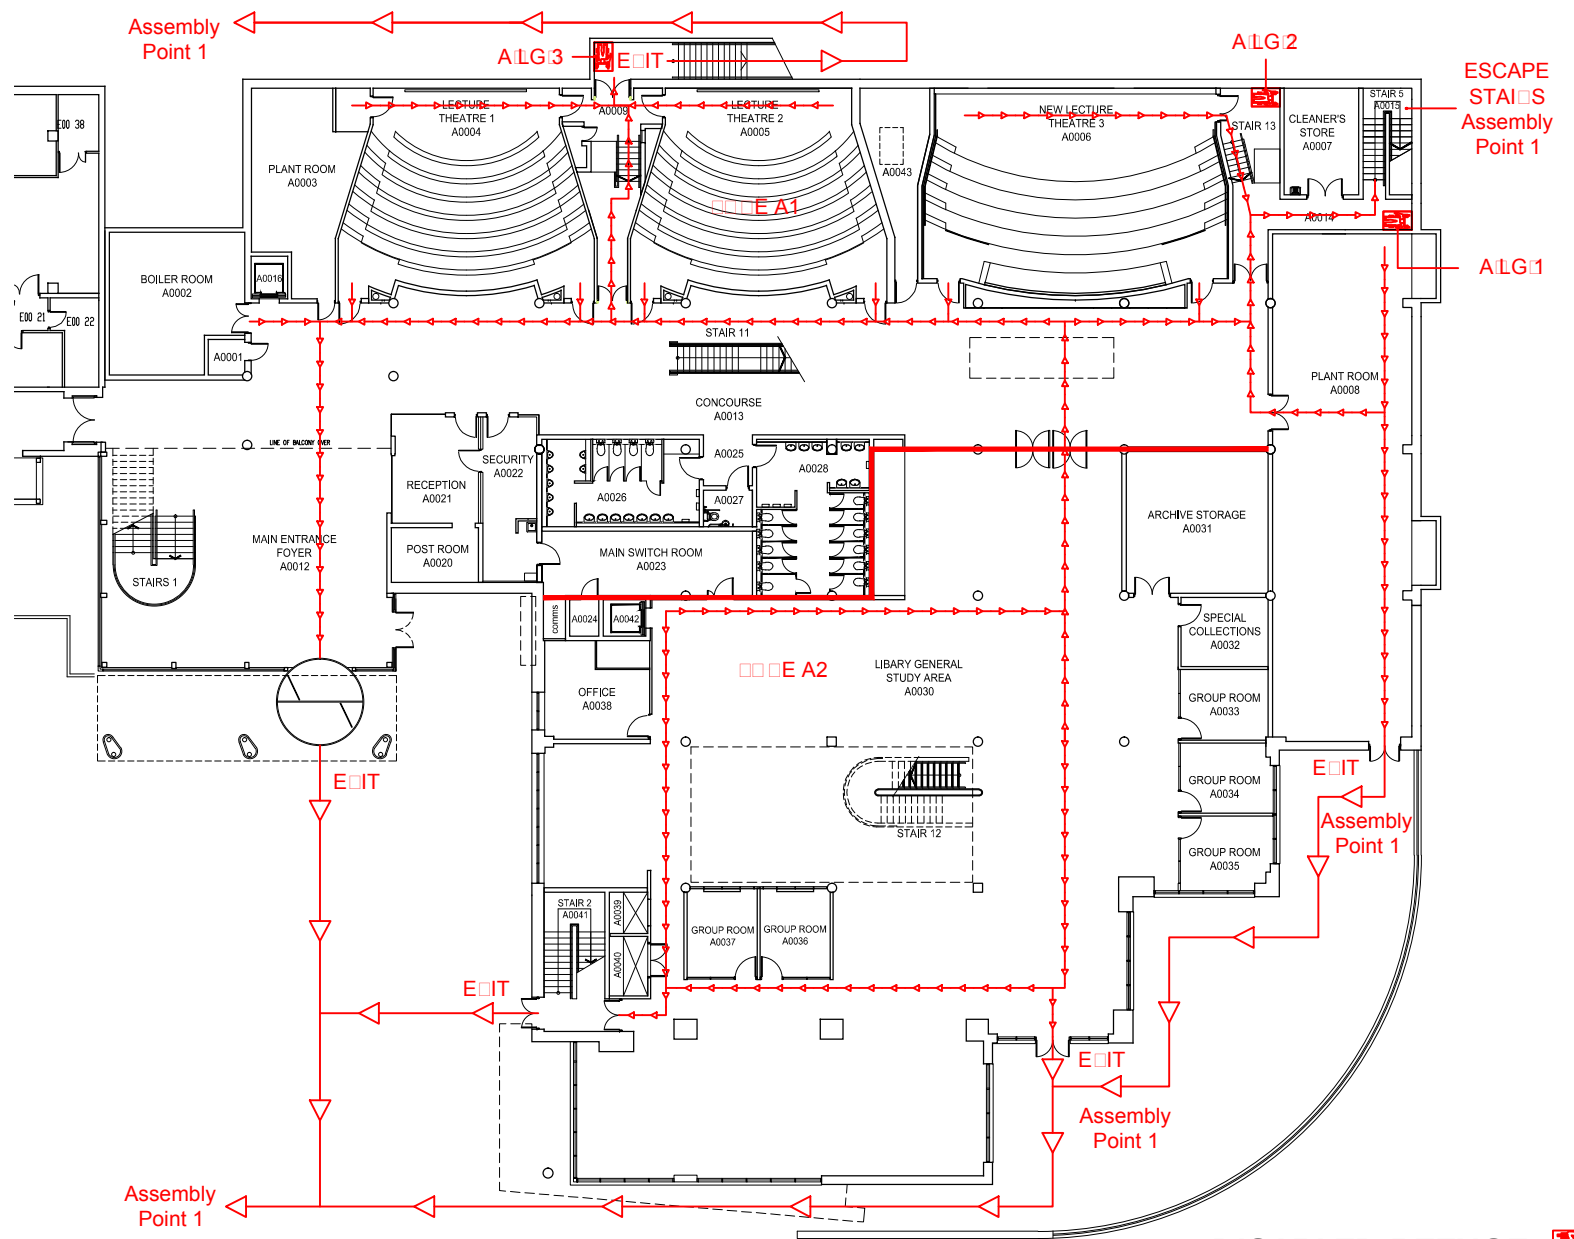

DISABLED REFUGE
YOU ARE HERE