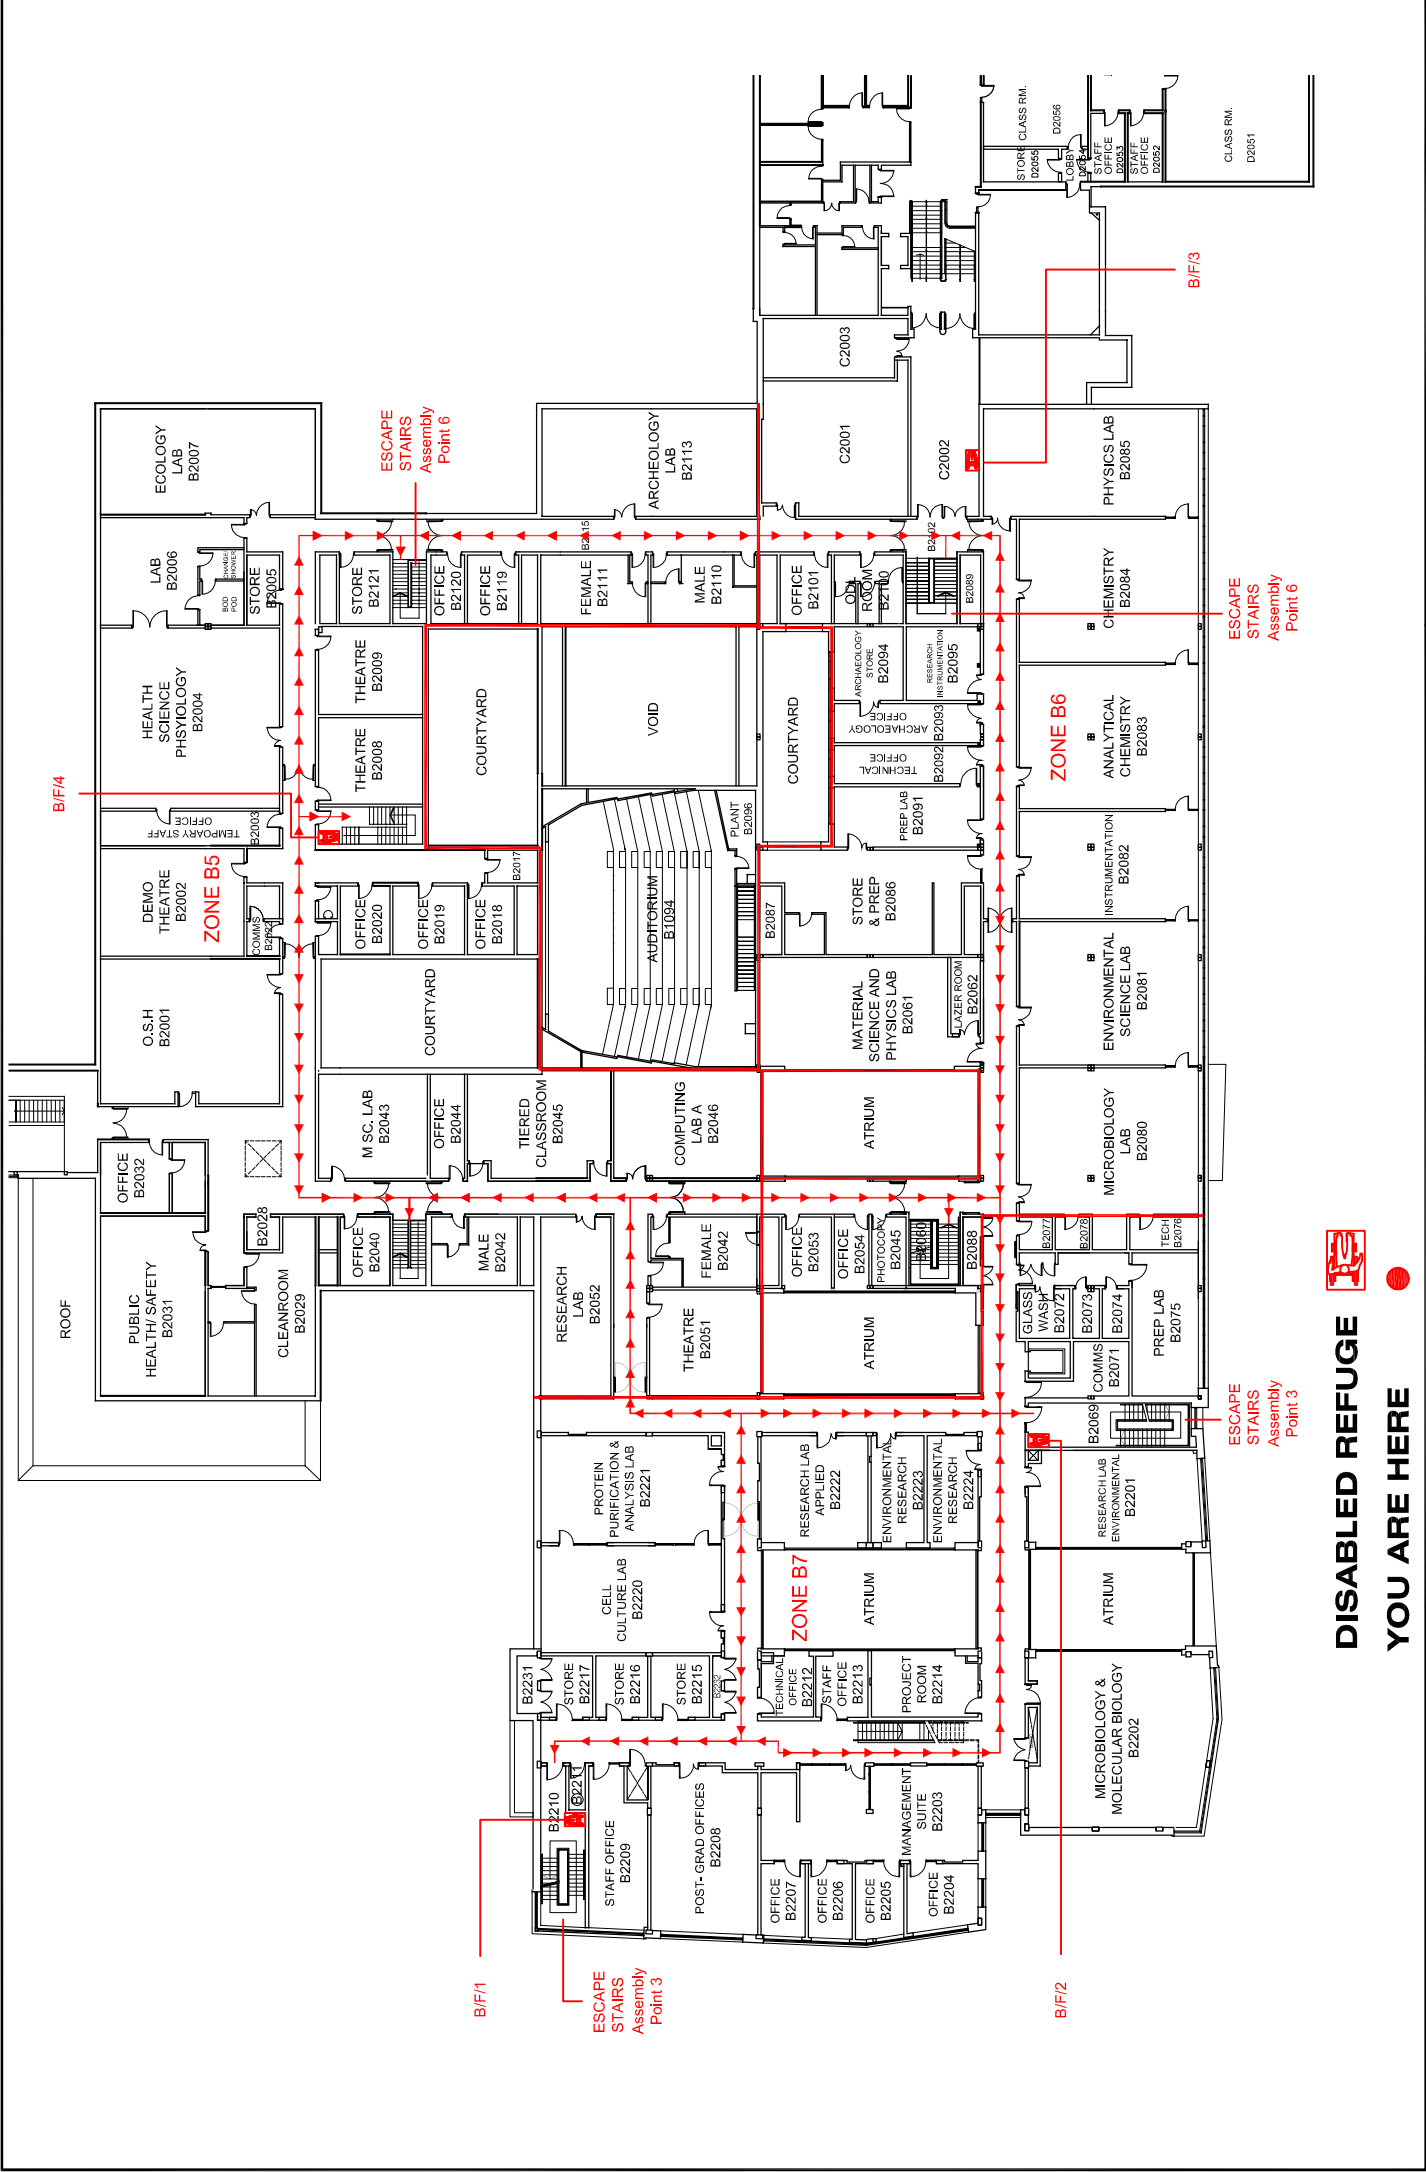

DISABLED REFUGE
YOU ARE HERE

EVACUATION PLAN