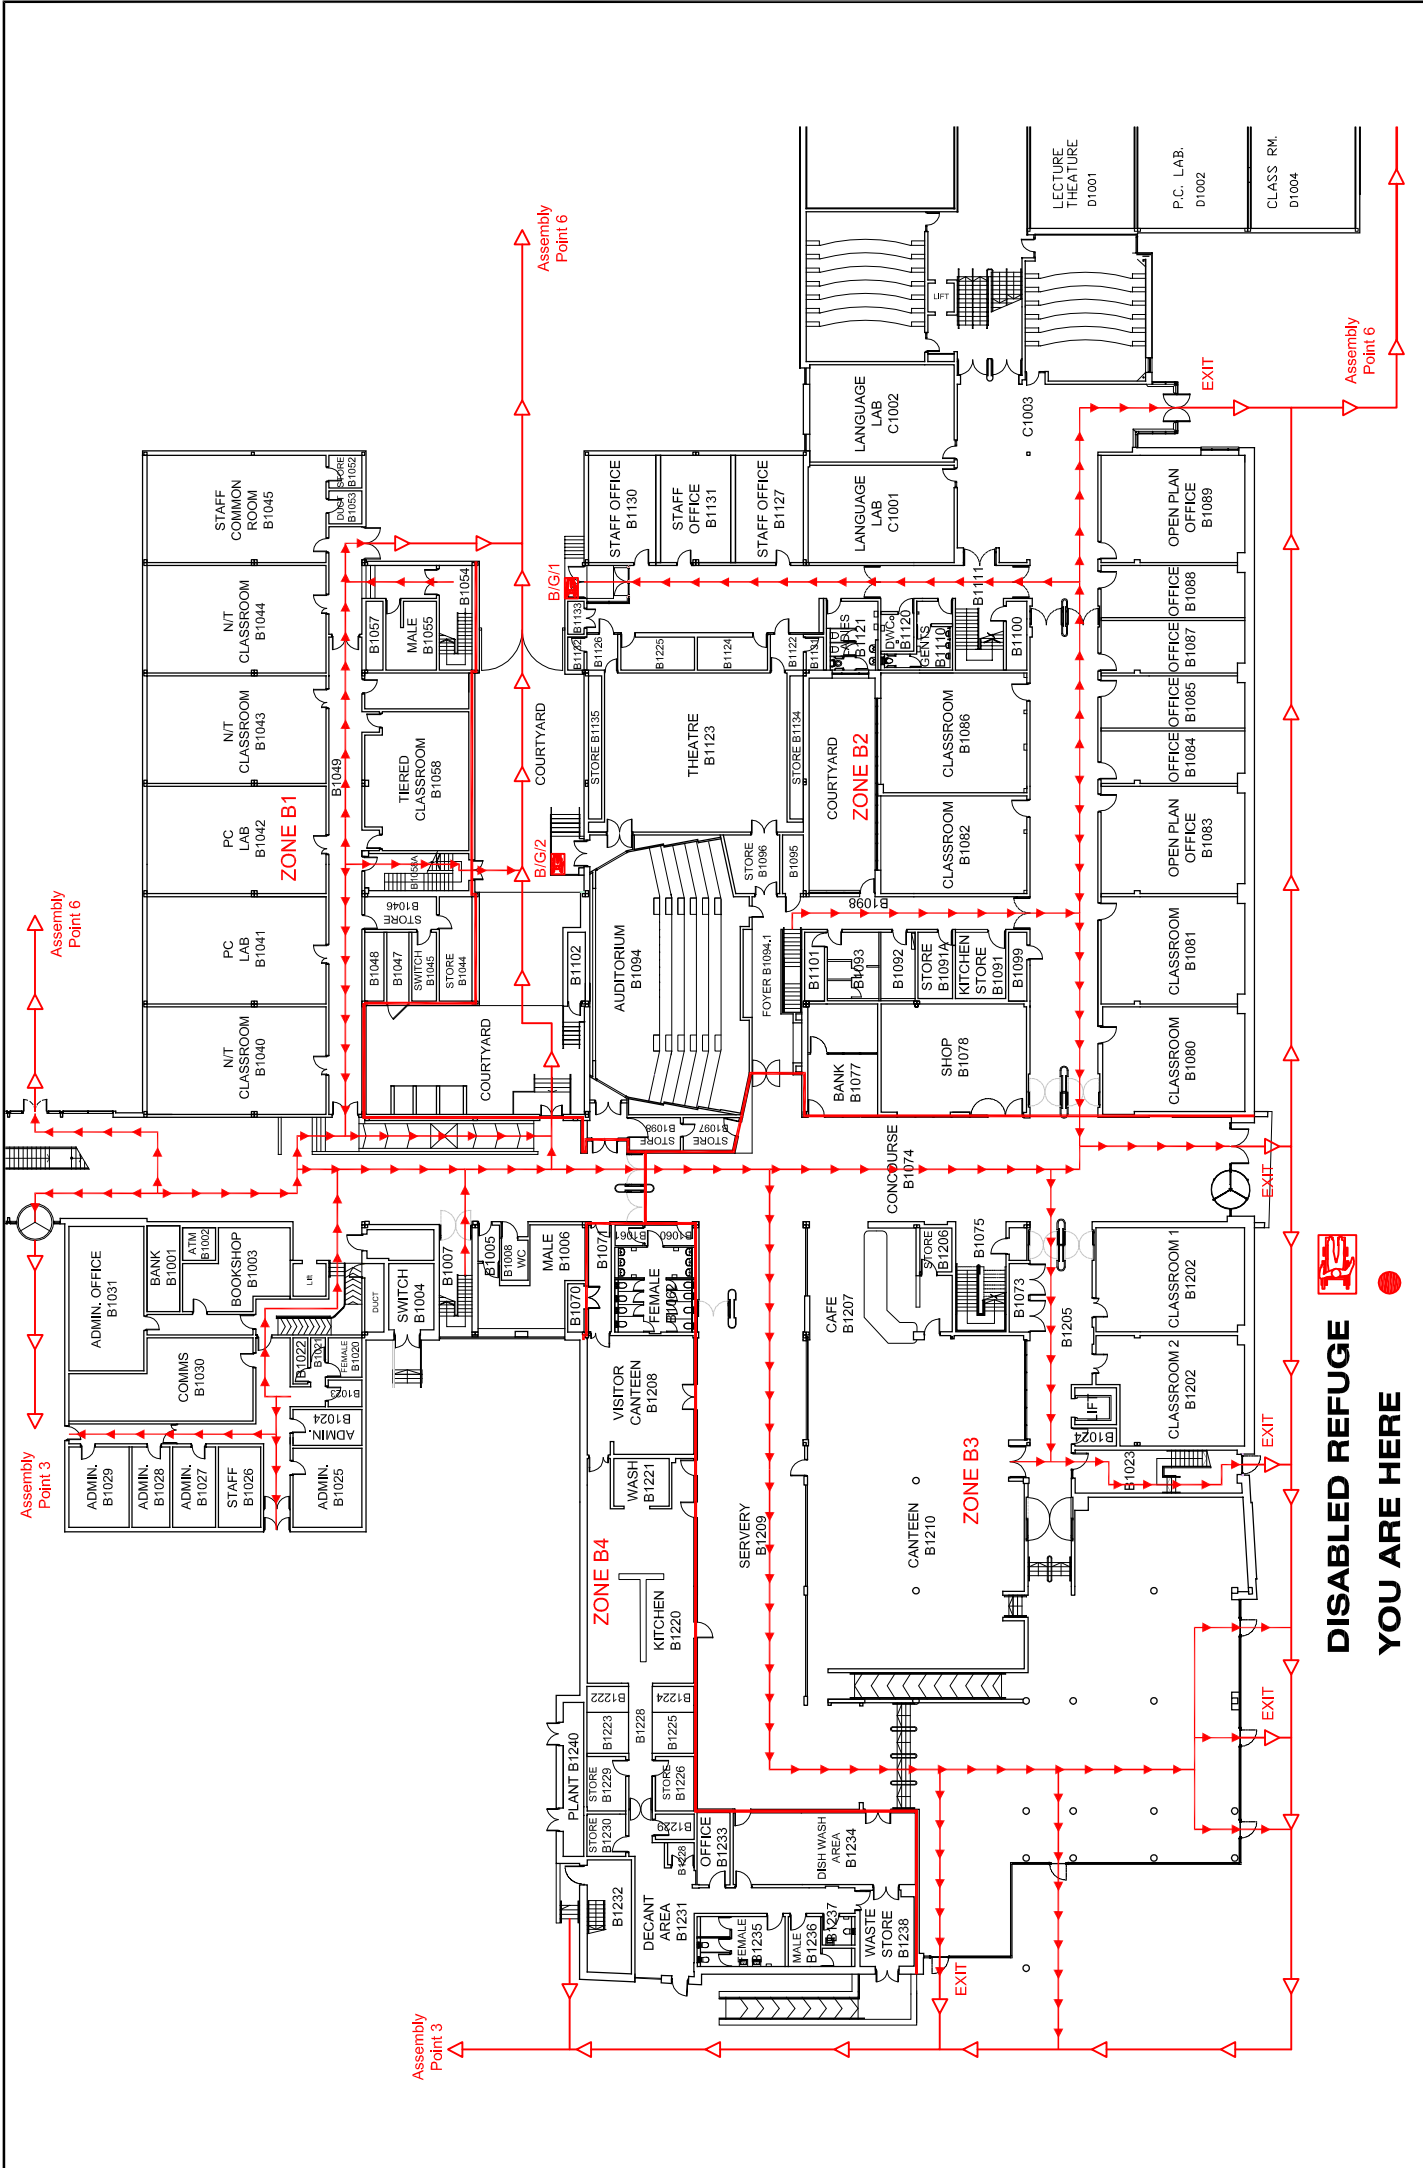

DISABLED REFUGE
YOU ARE HERE

EVACUATION PLAN