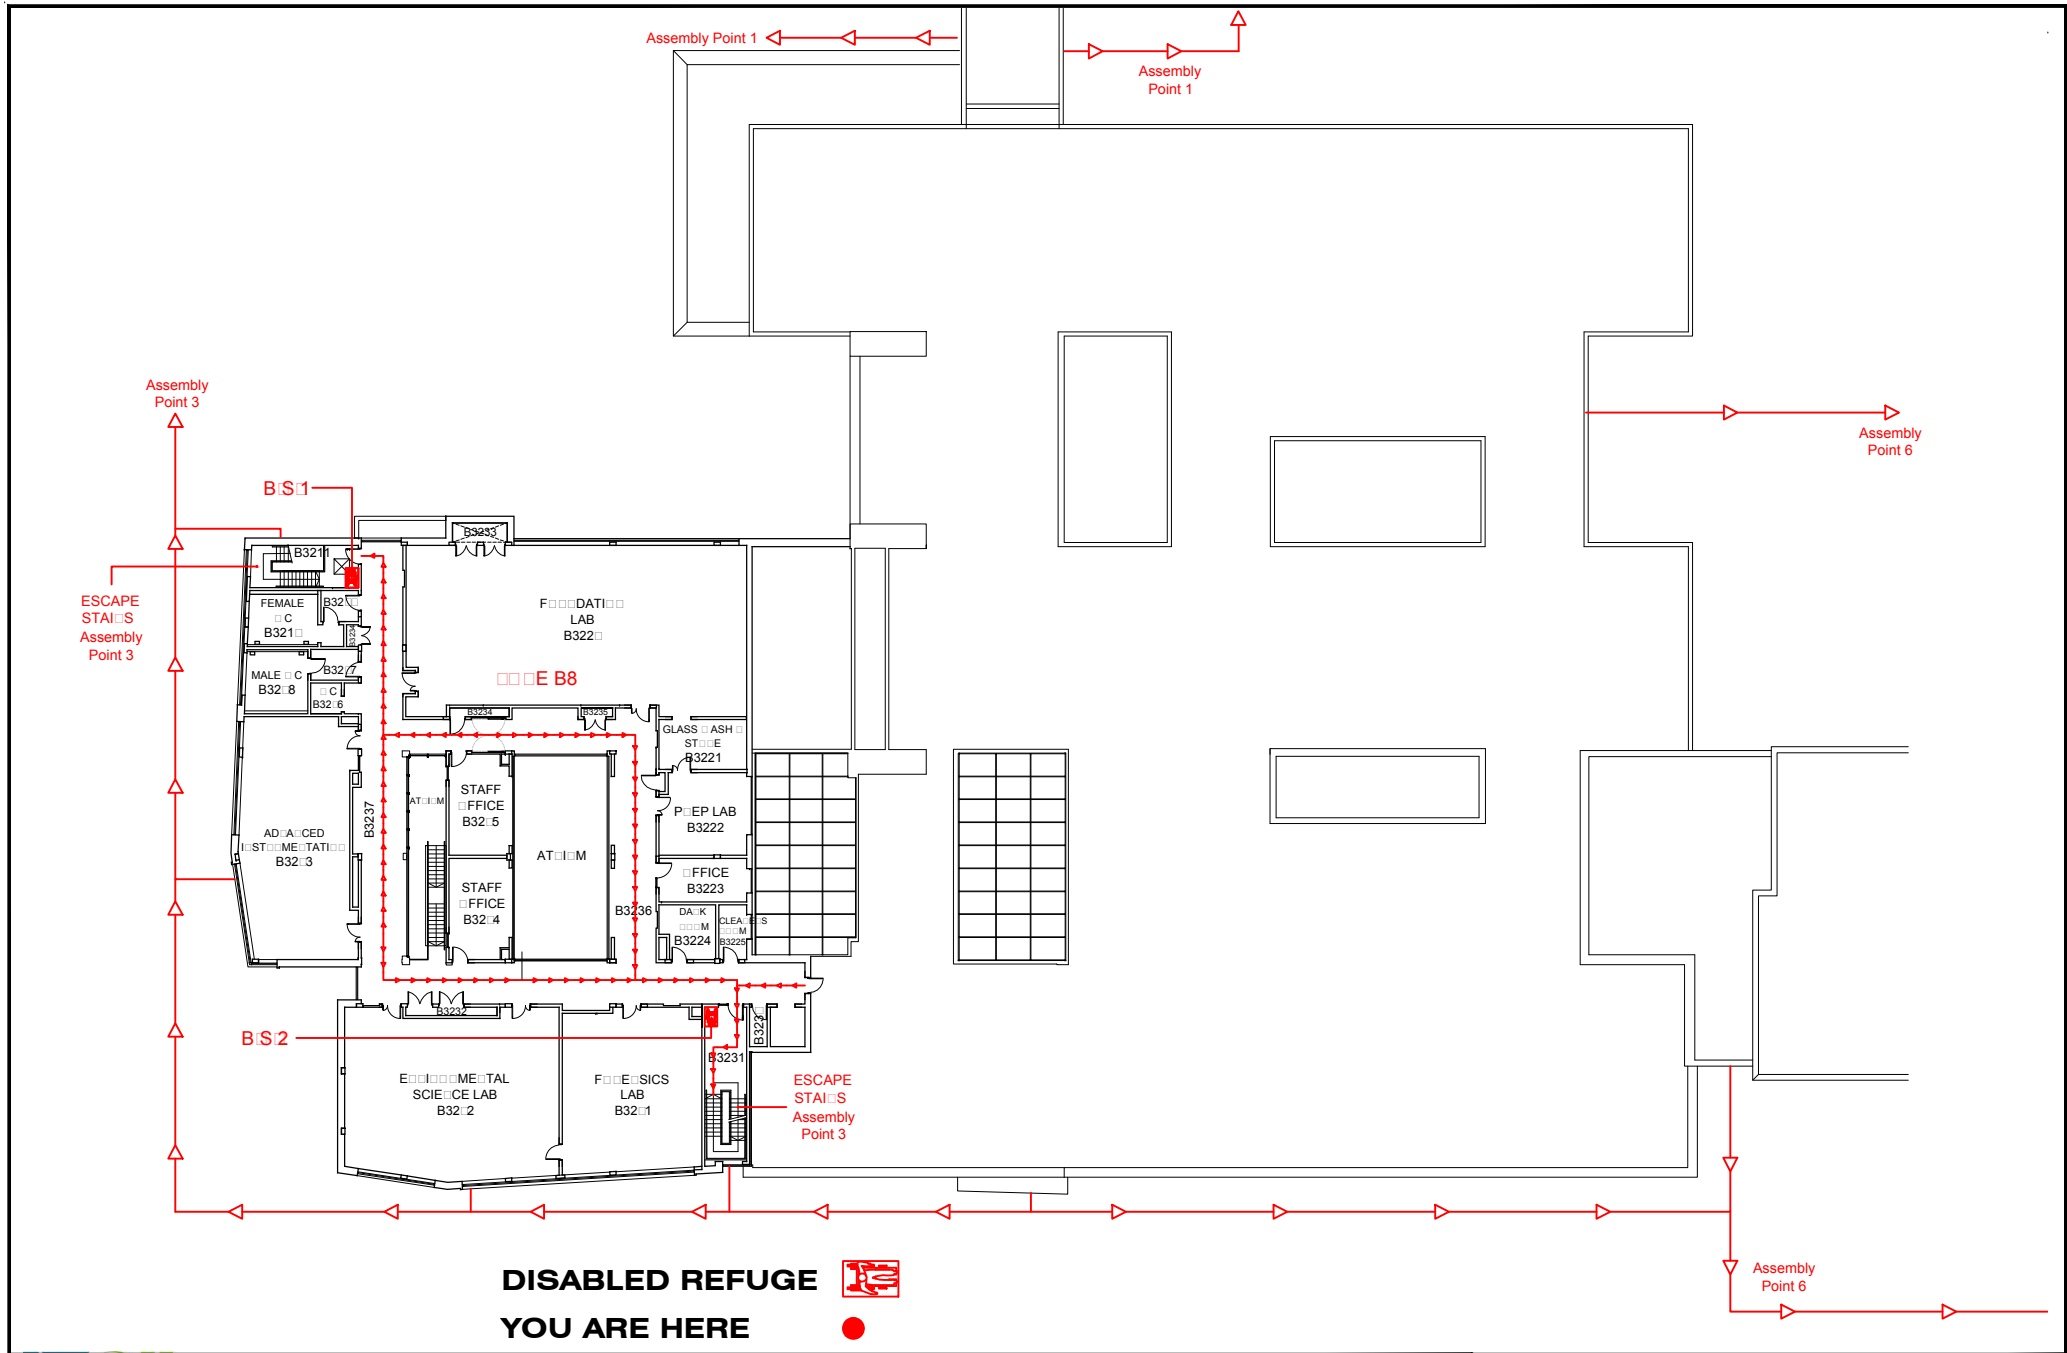

DISABLED REFUGE

YOU ARE HERE

EVACUATION PLAN

Bloc B 17 Building

Second Floor Plan